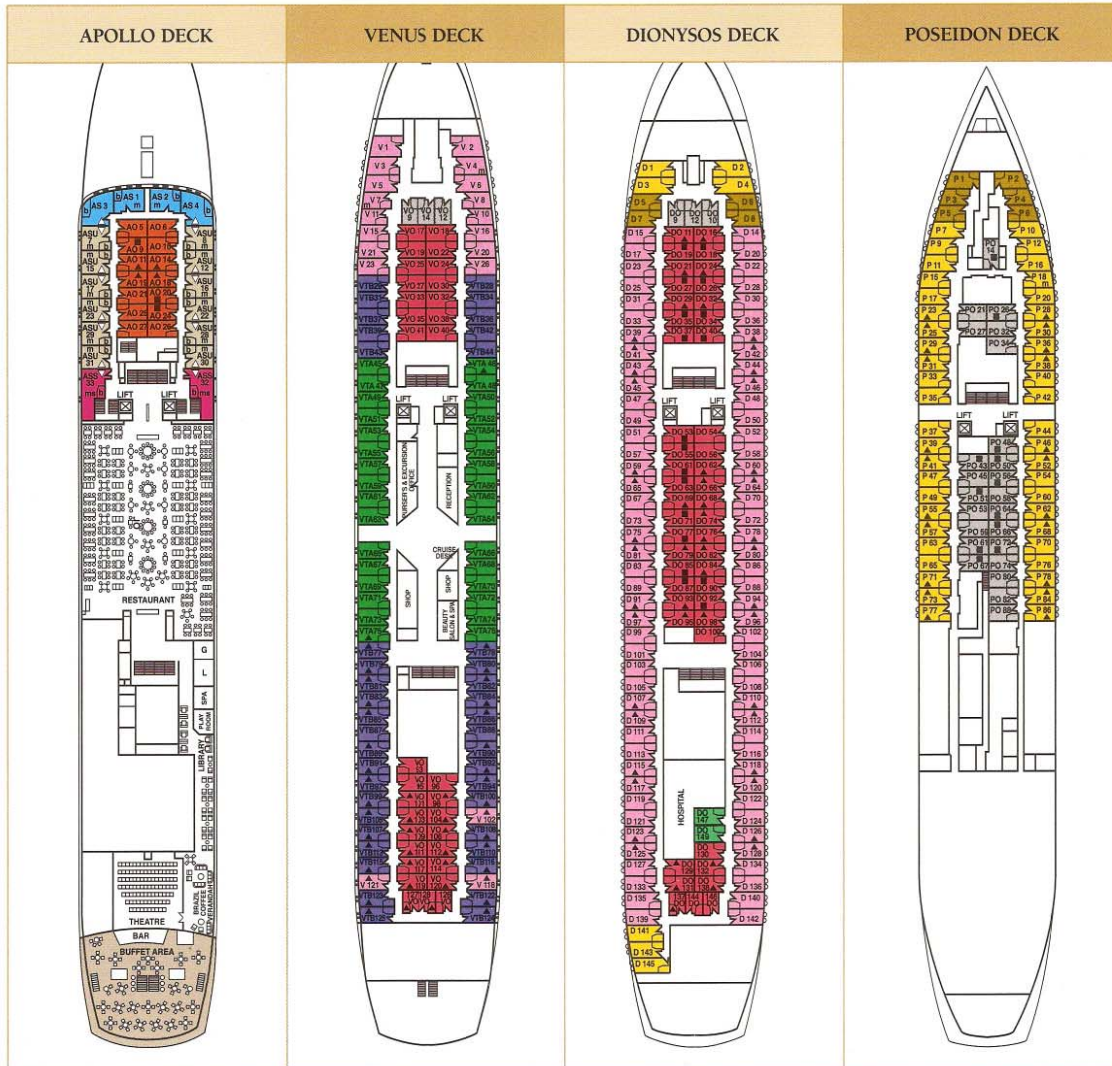

Category	Description	# of Cabins
SA	Deluxe Suites (Oceanview), double bed, living Room area, private bathroom with tub/shower, TV	2
SB	Deluxe Suites (Oceanview), double bed, private bathroom with tub/shower, TV	20
SC	Deluxe Suites (Oceanview), 2 beds or double, private bathroom with tub/shower, TV	4
TA	Deluxe Oceanview Staterooms, 2 beds, private bathroom with shower, TV	32
TB	Deluxe Oceanview Staterooms, 2 lower beds, 1 upper bed, private bathroom with shower, TV	41
A	Superior Oceanview Staterooms, 2 lower beds, 1 upper bed, private bathroom with shower, TV	103
B	Standard Oceanview Staterooms, 2 lower beds, 1 upper bed, private bathroom with shower, TV	53
C	Oceanview Staterooms, 1 lower bed, 1 upper bed, private bathroom with shower, TV	10
DA	Special Inside Staterooms, 2 lower beds, 1 upper bed, private bathroom with shower, TV	24
D	Superior Inside Staterooms, 2 lower beds, 1 upper bed, private bathroom with shower, TV	79
F	Standard Inside Staterooms, 2 lower beds, 1 upper bed, private bathroom with shower, TV	30
G	Invalid Staterooms, Inside, 2 lower beds, private bathroom with shower, TV	2