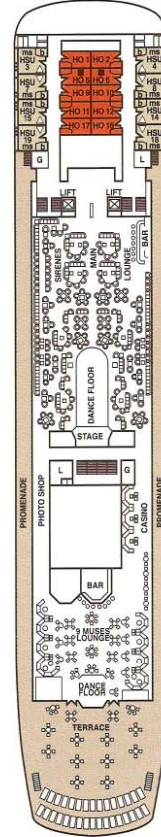

OCEAN COUNTESS

Statistical Information

- Tonnage: 17,593 tons
- Length: 537 ft. - 164 m
- Breath: 75 ft. - 23 m
- Maximum Draft: 20.3 ft. - 6.40 m
- Maximum Speed: 17.5 knots
- Stabilizers
- Air Conditioning Throughout
- Swimming Pool: 1
- Whirlpools: 2
- Deluxe Staterooms: 99
- Standard Staterooms: 301
- Satellite Televisions in all cabins
- Telephones in all Cabins with international dialing
- Shopping Gallery
- Fitness Center/Sauna-Massage Room
- Beauty Center / Spa
- Dining Room: 487 seats
- Cinema - Theatre: 112 seats
- Main Lounge 400 persons
- Observation / Piano Bar 125 persons
- Lounge / Disco Bar 170 persons
- Casino
- Outside dedicated Buffet areas
- Extensive deck spaces
- Four Bars
- Two staterooms adapted for guests with special needs
- Medical Center
- Passenger Capacity (basis double): 800
- Number of Crew: 350

Symbol Legend

- b = with bath tub
- m = with double bed
- ms = 1 double bed and 1 sofa bed
- ▲ = 2 lower beds and 1 upper
- = 2 lower beds and 2 upper
- ◊ = connecting cabins

HELIOS DECK

FORE

AFT

OURANOS DECK

HERA DECK

Deluxe Suite

SB

Oceanview
Hera and Apollo Decks
(with windows)
Average square footage 215

Superior Staterooms

A

Oceanview
Venus Deck (with windows)
Dionysos Deck (with portholes)
Average square footage 125