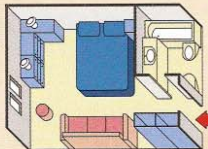

Deluxe Suite

SB

Oceanview
Hera and Apollo Decks
(with windows)
Average square footage 215