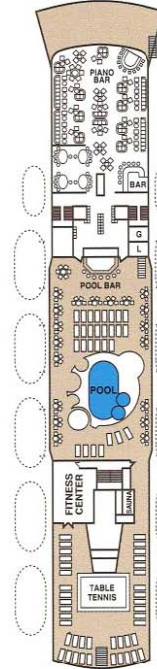

OCEAN COUNTESS

Statistical Information

- Tonnage: 17,593 tons
- Length: 537 ft. - 164 m
- Breath: 75 ft. - 23 m
- Maximum Draft: 20.3 ft. - 6.40 m
- Maximum Speed: 17.5 knots
- Stabilizers
- Air Conditioning Throughout
- Swimming Pool: 1
- Whirlpools: 2
- Deluxe Staterooms: 99
- Standard Staterooms: 301
- Satellite Televisions in all cabins
- Telephones in all Cabins with international dialing
- Shopping Gallery
- Fitness Center/Sauna-Massage Room
- Beauty Center / Spa
- Dining Room: 487 seats
- Cinema - Theatre: 112 seats
- Main Lounge 400 persons
- Observation / Piano Bar 125 persons
- Lounge / Disco Bar 170 persons
- Casino
- Outside dedicated Buffet areas
- Extensive deck spaces
- Four Bars
- Two staterooms adapted for guests with special needs
- Medical Center
- Passenger Capacity (basis double): 800
- Number of Crew: 350

Symbol Legend

- b = with bath tub
- m = with double bed
- ms = 1 double bed and 1 sofa bed
- ▲ = 2 lower beds and 1 upper
- = 2 lower beds and 2 upper
- ◊ = connecting cabins

HELIOS DECK

FORE

AFT

OURANOS DECK